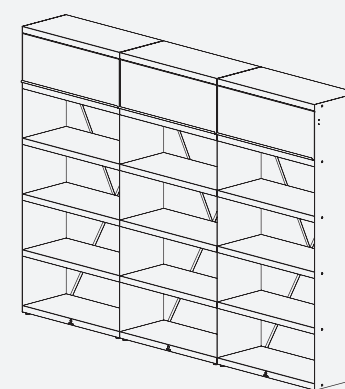

### OFYR WOOD STORAGE CORTEN 300

SKU CODE  
WS-300

EAN CODE  
3291206168282

EN

The OFYR Wood Storage turns a pile of wood into a decorative wall. Behind the hinged door at the top is a shelf, which is the perfect place for storing tools and accessories. The cabinet is available in 3 sizes and can be linked endlessly, making it adaptable to any outdoor space.

- Only available in Corten.
- The cabinet contains a shelf with a hinged door, where accessories can be stored.
- It is strongly recommended to fix the Wood Storage units to a wall.
- The units can be linked together endlessly.

#### SPECIFICATIONS

● CORTEN

Material	Corten steel
Dimensions	216x200x45 cm
Weight	235,5 kg
Storage capacity	3 m <sup>3</sup>

#### SPEZIFIKATIONEN

● CORTEN

Material	Corten-Stahl
Abmessungen	216x200x45 cm
Gewicht	235,5 kg
Speicherkapazität	3 m <sup>3</sup>